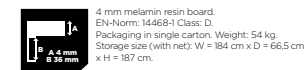

OUTDOOR ROLLER

ART. NO. 7175-05

STIGA table for outdoor and indoor use. The top is specially prepared to withstand heat, rain, damp and cold.